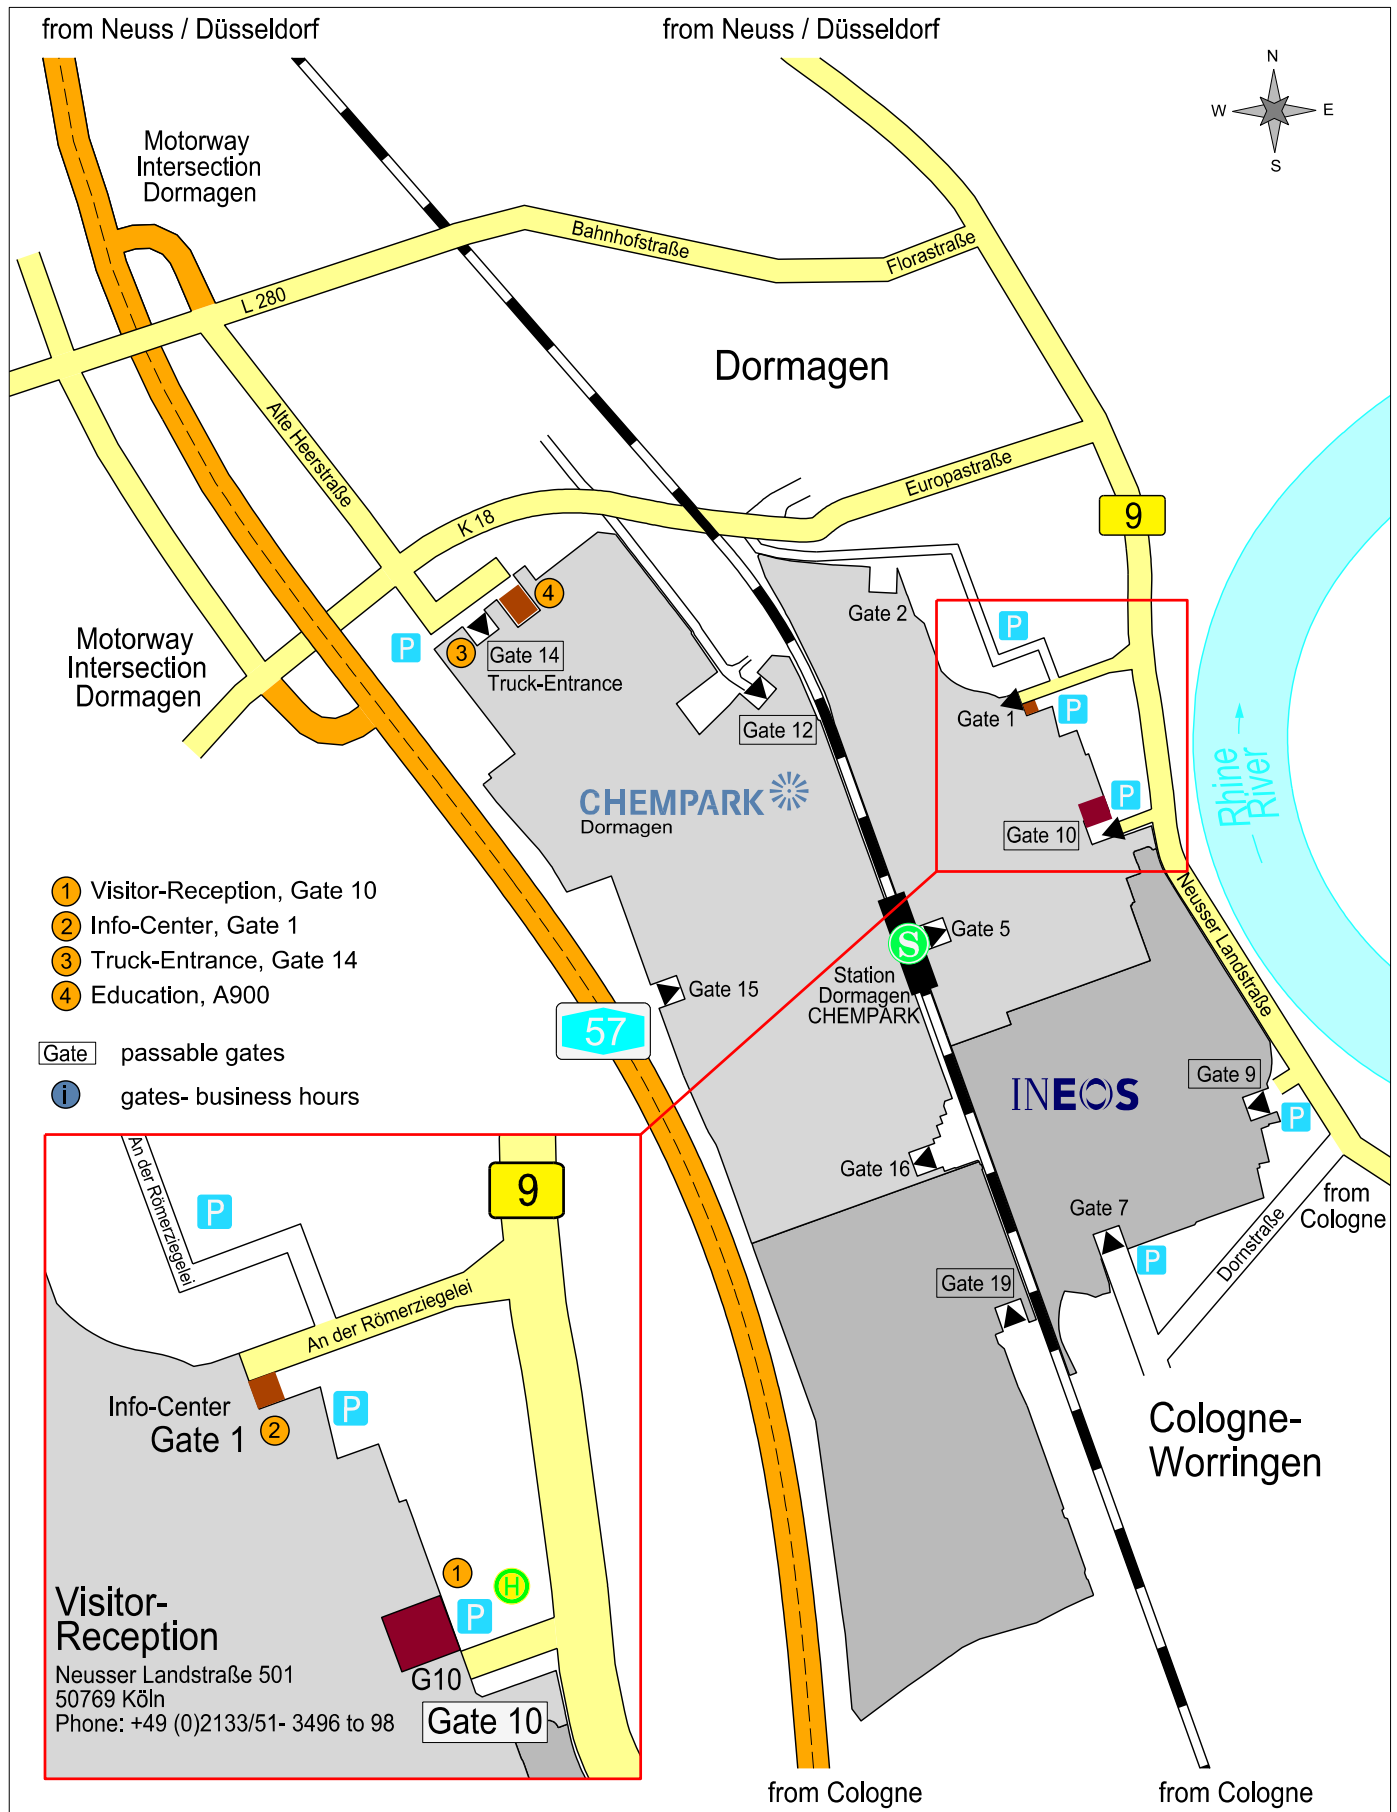

## location plan detail

# ...for navigation systems (List of addresses & coordinates)

No. on	Bldg. No.	Users	Postal	City	Street	No.	Coordinates	
map	(internal)	Function	code				North	East
1	G 10	Visitor-Reception, Gate 10	50769	Cologne	Neusser Landstraße	501	51.08000	6.84800
2	G 9	Info-Center, Gate 1	50769	Cologne	An der Römerziegelei	20	51.08365	6.84380
3	A 904	Truck Entrance, Gate 14	41540	Dormagen	Alte Heerstraße	1	51.08700	6.81850
4	A 900	Education	41540	Dormagen			51.08665	6.82030

51°N 7°E